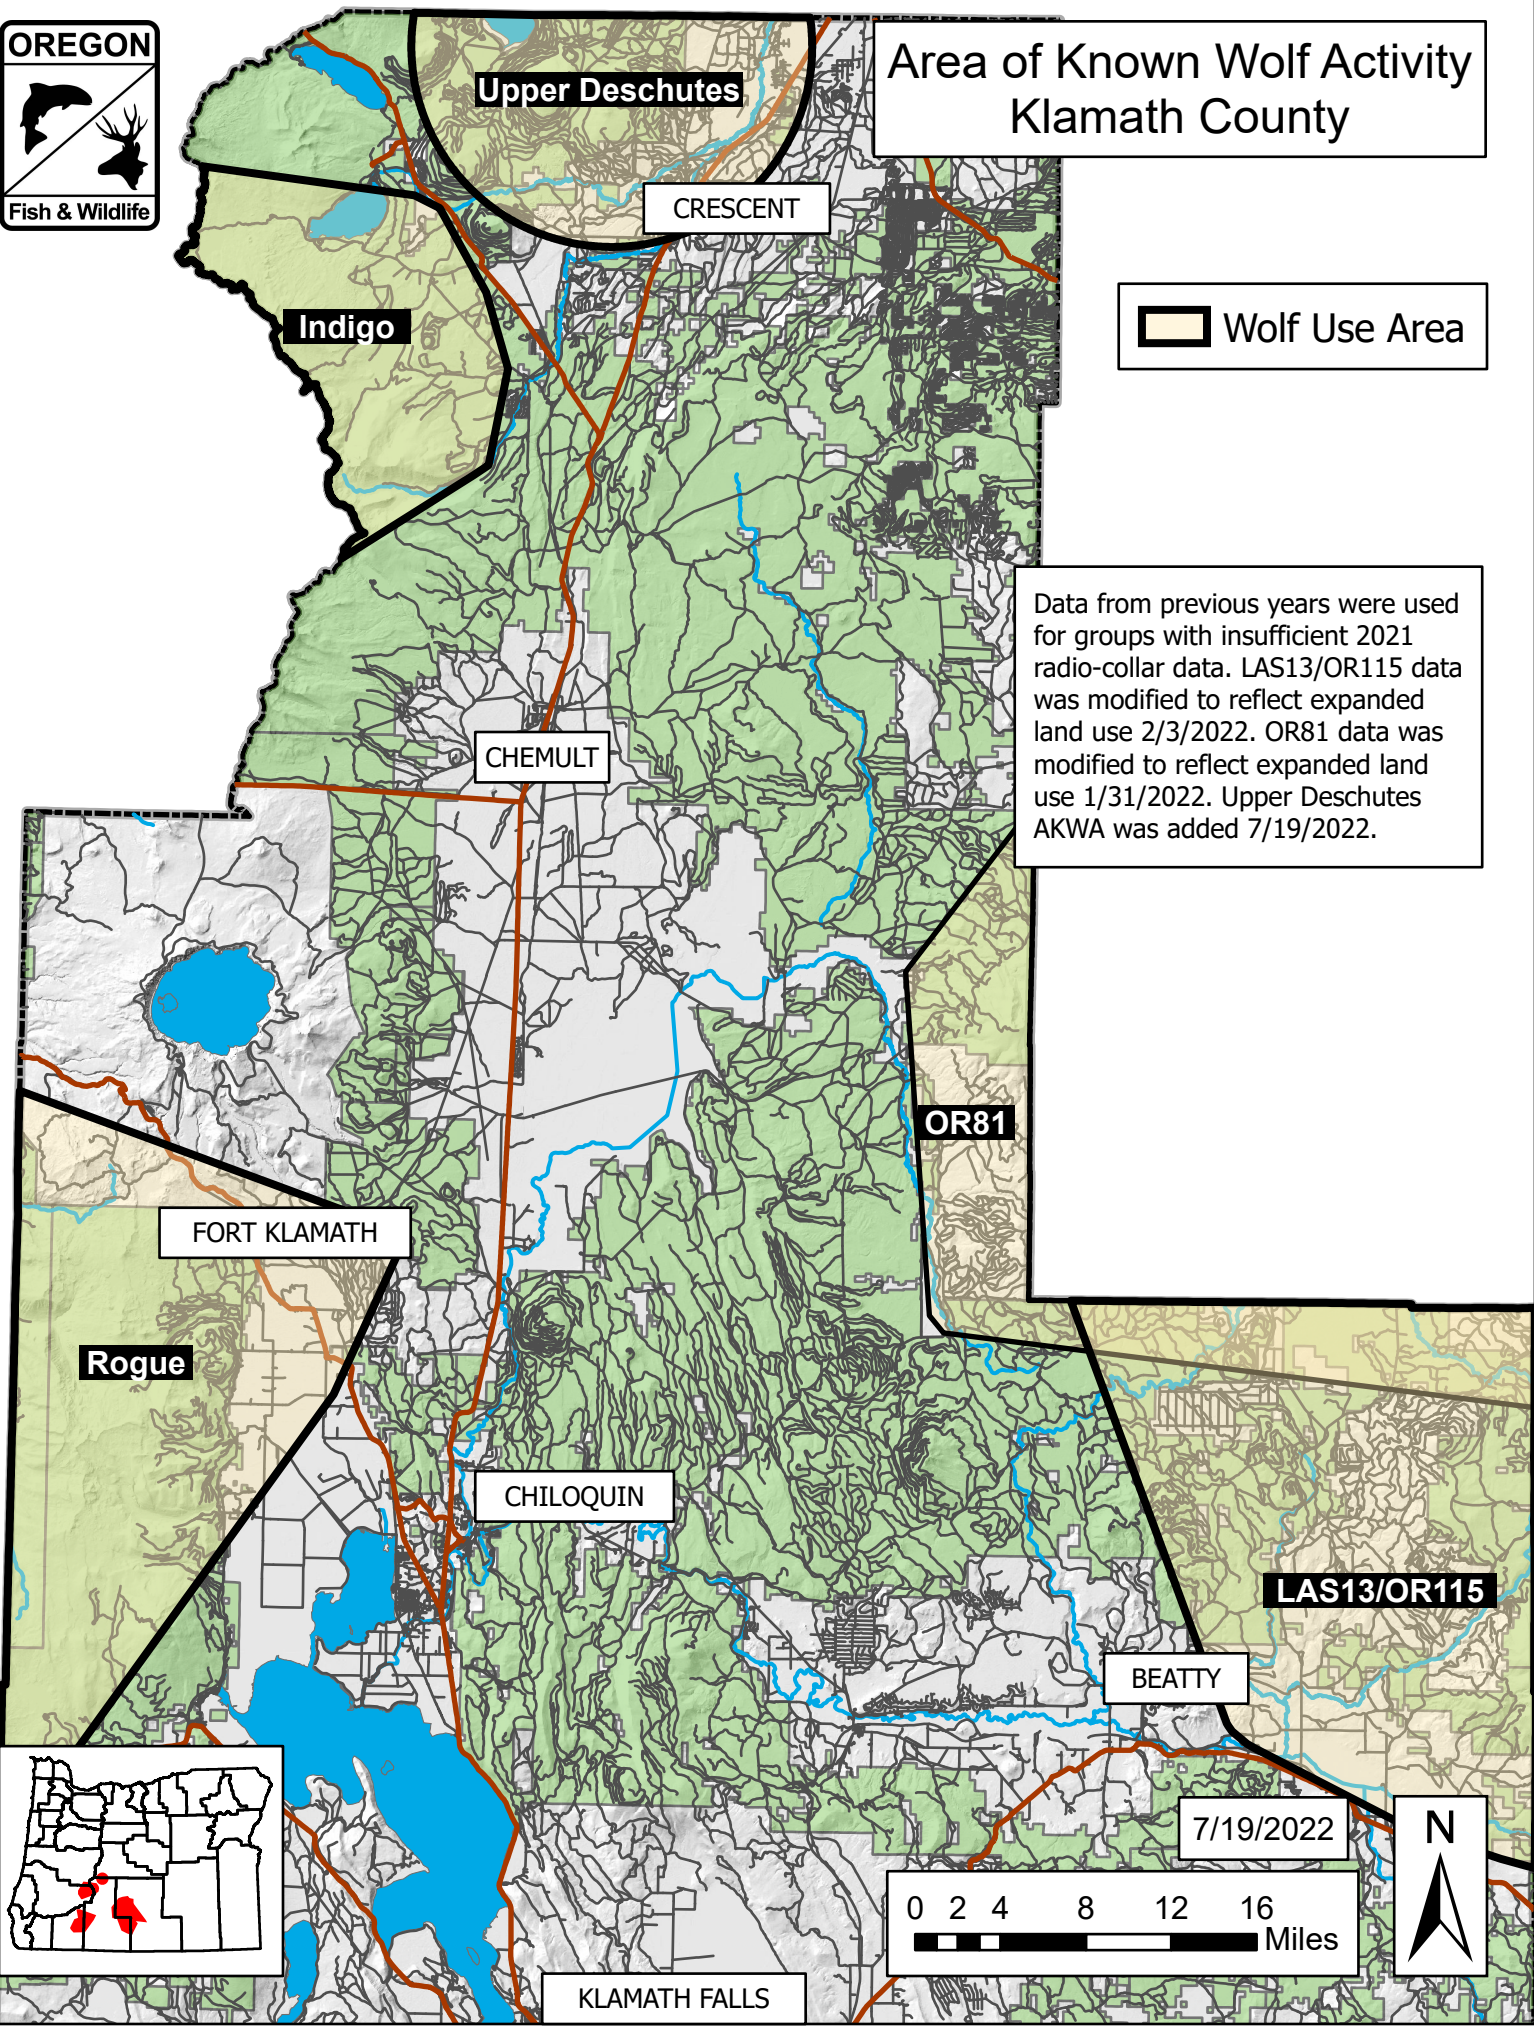

Area of Known Wolf Activity Klamath County

 Wolf Use Area

Data from previous years were used for groups with insufficient 2021 radio-collar data. LAS13/OR115 data was modified to reflect expanded land use 2/3/2022. OR81 data was modified to reflect expanded land use 1/31/2022. Upper Deschutes AKWA was added 7/19/2022.

7/19/2022